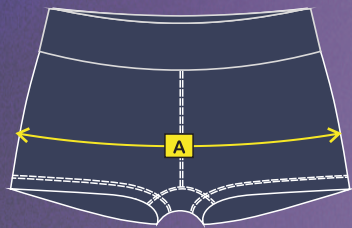

FLATBAND SKORT

SIZE	CIRCUMFERENCE AROUND THE HIPS CM (A)	FRONT SKIRT LENGTH CM (B)
4C	57	32.5
6C	61	33
8C	65	33.5
10C	69	34
12C	73	34.5
14C	77	35.5
XS	81	36.5
S	86	37.5
M	90	38.5
L	94	39.5
XL	98	40.5
2XL	102	41.5
3XL	106	42.5

Energetic flatband skorts are designed to give a modern, comfortable fit. The sizes given are used as a guideline during manufacture - slight variations may occur.

IMPORTANT NOTE -THIS IS A LYCRA GARMENT AND WILL STRETCH WITH THE BODYLINE.