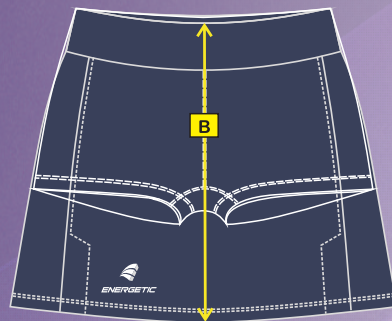

FLATBAND SKORT

SIZE	CIRCUMFERENCE AROUND THE HIPS CM (A)	FRONT SKIRT LENGTH CM (B)
4C	57	32.5
6C	61	33
8C	65	33.5
10C	69	34
12C	73	34.5
14C	77	35.5
XS	81	36.5
S	86	37.5
M	90	38.5
L	94	39.5
XL	98	40.5
2XL	102	41.5
3XL	106	42.5

Energetic flatband skorts are designed to give a modern, comfortable fit. The sizes given are used as a guideline during manufacture - slight variations may occur.

IMPORTANT NOTE -THIS IS A LYCRA GARMENT AND WILL STRETCH WITH THE BODYLINE.