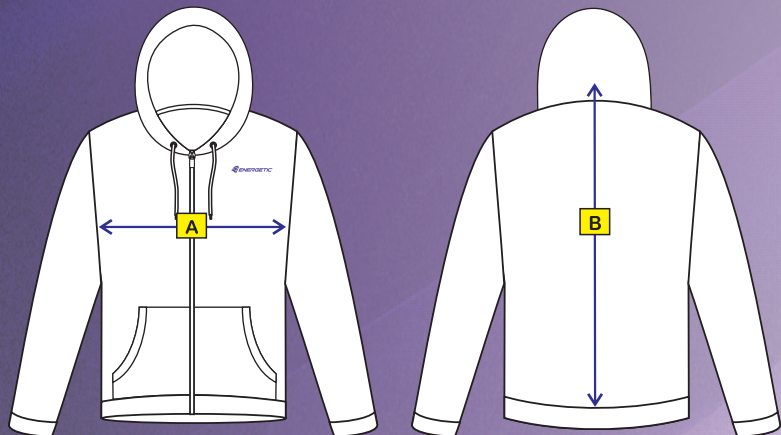

HOODIE - ZIP or KANGAROO POCKET

SIZE	CHEST WIDTH (A)	CENTRE BACK LENGTH (B)
5XS	43	55
4XS	45.5	57
3S	48	59
2XS	50.5	61
XS	53	63
S	55.5	65
M	58	67
L	60.5	69
XL	63	71
2XL	65.5	73
3XL	68	75
4XL	70.5	77
5XL	73	79