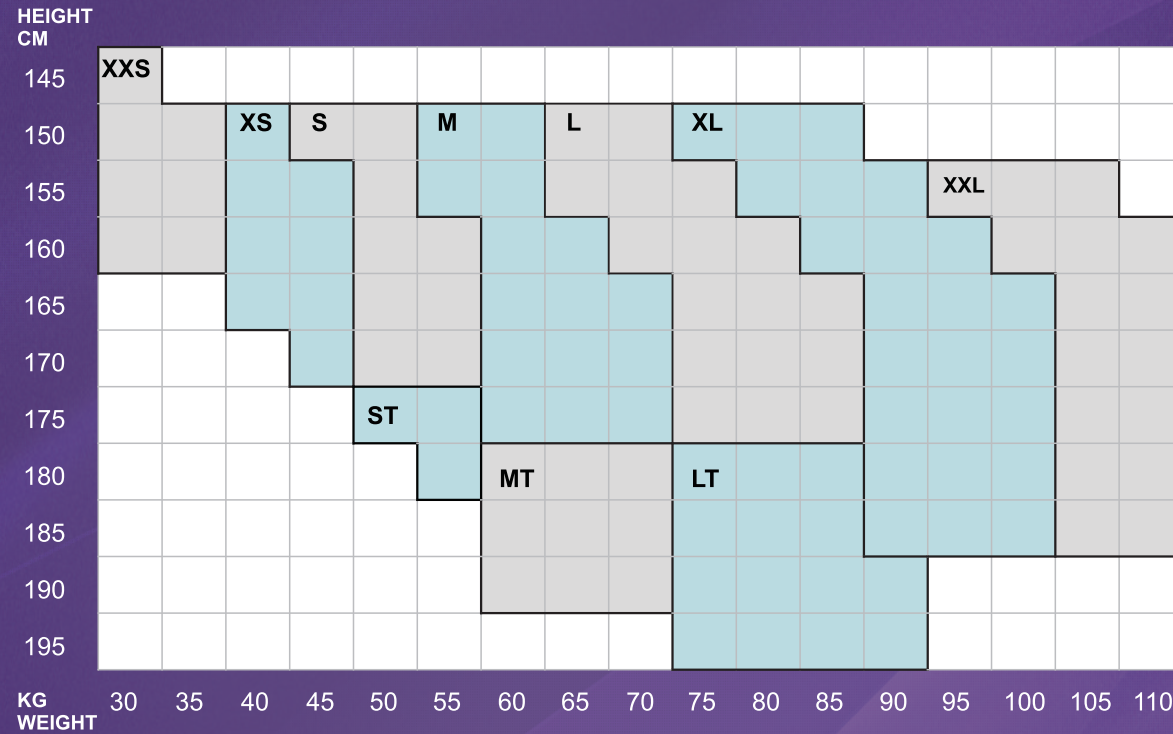

COMPRESSION TIGHTS - WOMENS

Energetic Compression Tights are designed to give a modern, comfortable fit. The sizes given are used as a guideline during manufacture - slight variations may occur.

IMPORTANT NOTE -THIS IS A LYCRA GARMENT AND WILL STRETCH WITH THE BODYLINE.