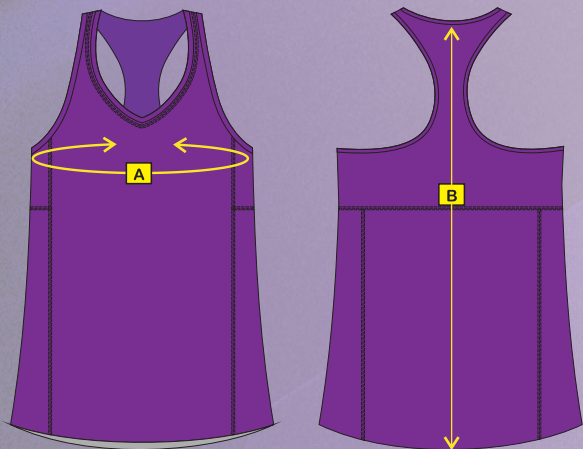

SIZING CHART

WOMEN'S RUNNING SINGLET

SIZE	BUST CIRCUMFERENCE (CM) (A)	CENTRE BACK LENGTH (CM) (B)
3XS	70	52.5
2XS	75	54
XS	80	55.5
S	85	57
M	90	58.5
L	95	60
XL	100	61.5
2XL	105	63
3XL	110	64.5

Energetic singlets are designed to give a modern, comfortable fit. The sizes given are used as a guideline during manufacture - slight variations may occur.

LENGTH CAN BE ADDED by 5CM or 10CM AT NO EXTRA COST
Any other changes to pattern will incur a fee

📍 2/9 SEISMIC CRT ROWVILLE VIC 3178

📞 1300 272 377

✉ Email us : info@energetic.com.au
sales@energetic.com.au

VISIT OUR WEBSITE

www.energetic.com.au

B : Length (cm) when measured on flat surface